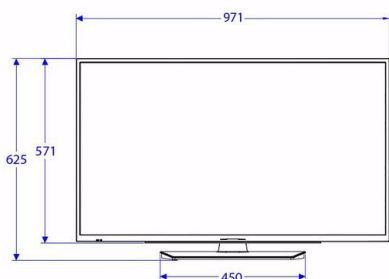

## Picture/Display

- Display: LED Full HD
- Diagonal screen size: 43 inch / 108 cm
- Aspect ratio: 16:9
- Panel resolution: 1920x1080p
- Brightness: 300 cd/m<sup>2</sup>
- Viewing angle: 178° (H) / 178° (V)

## Dimensions

- Set dimensions (W x H x D): 971 x 571 x 43/73 mm
- Set dimensions with stand (W x H x D):

971 x 625 x 235 mm

- Product weight: 8.3 kg
- Product weight (+stand): 9.2 kg
- VESA wall mount compatible: M6, 200 x 200 mm