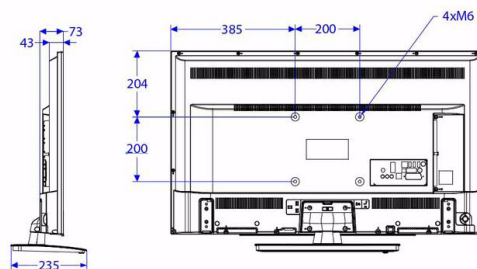

## Dimensions

- Set dimensions (W x H x D): 971 x 571 x 43/73 mm
- Set dimensions with stand (W x H x D):

971 x 625 x 235 mm

- Product weight: 8.3 kg
- Product weight (+stand): 9.2 kg
- VESA wall mount compatible: M6, 200 x 200 mm