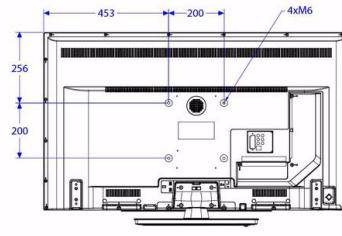

Specifications

Picture/Display

- Display: LED Full HD
- Diagonal screen size: 49 inch / 123 cm
- Aspect ratio: 16:9
- Panel resolution: 1920x1080p
- Brightness: 300 cd/m²
- Viewing angle: 178° (H) / 178° (V)

Accessories

- Included: Remote Control 22AV1407A/12, 2xAAA Batteries, Tabletop Stand, Warranty Leaflet, Legal and Safety brochure
- Optional: Setup RC 22AV9574A/12, Easy RC 22AV1601B/12

Power

- Mains power: AC 220-240V; 50-60Hz
- Energy Label Class: A++
- Eu Energy Label power: 48 W
- Annual energy consumption: 70 kW h
- Standby power consumption: <0.3 W
- Power Saving Features: Eco mode
- Ambient temperature: 5 °C to 45 °C

Dimensions

- Set dimensions (W x H x D): 1105 x 645 x 43/73 mm
- Set dimensions with stand (W x H x D): 1105 x 697 x 235 mm
- Product weight: 10.6 kg
- Product weight (+stand): 11.5 kg

Issue date 2019-03-19