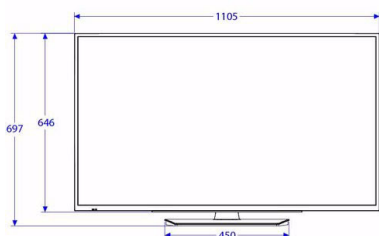

Specifications

Picture/Display

- Display: LED Full HD
- Diagonal screen size: 49 inch / 123 cm
- Aspect ratio: 16:9
- Panel resolution: 1920x1080p
- Brightness: 300 cd/m²
- Viewing angle: 178° (H) / 178° (V)

Accessories

- Included: Remote Control 22AV1407A/12, 2xAAA Batteries, Tabletop Stand, Warranty Leaflet, Legal and Safety brochure
- Optional: Setup RC 22AV9574A/12, Easy RC 22AV1601B/12

Power

- Mains power: AC 220-240V; 50-60Hz
- Energy Label Class: A++
- Eu Energy Label power: 48 W
- Annual energy consumption: 70 kW h
- Standby power consumption: <0.3 W
- Power Saving Features: Eco mode
- Ambient temperature: 5 °C to 45 °C

Dimensions

- Set dimensions (W x H x D): 1105 x 645 x 43/73 mm
- Set dimensions with stand (W x H x D): 1105 x 697 x 235 mm
- Product weight: 10.6 kg
- Product weight (+stand): 11.5 kg

Issue date 2019-03-19