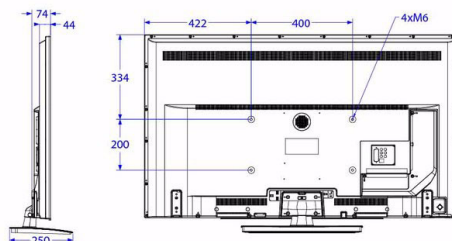

## Dimensions

- Set dimensions (W x H x D): 1243 x 727 x 44/74 mm
- Set dimensions with stand (W x H x D): 1243 x 781 x 250 mm
- Product weight: 14.5 kg
- Product weight (+stand): 15.4 kg
- VESA wall mount compatible: 400 x 200 mm, M6