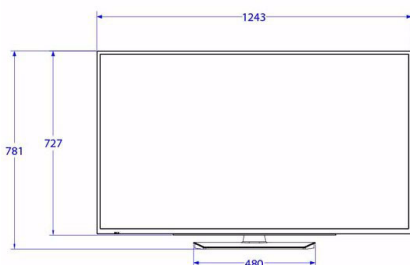

## Picture/Display

- Display: 4K Ultra HD LED
- Diagonal screen size: 55 inch / 139 cm
- Aspect ratio: 16:9
- Panel resolution: 3840x2160p
- Brightness: 350 cd/m<sup>2</sup>
- Contrast ratio (typical): 6000
- Viewing angle: 178° (H) / 178° (V)
- Response time (typical): 8 ms

## Supported Display Resolution

- HDMI: Up to 3840x2160p@60Hz
- Tuner: T2 HEVC: up to 3840x2160@60Hz, Others: up to 1920x1080p@60Hz
- USB: HEVC: up to 3840x2160@60Hz, Others: up to 1920x1080@60Hz

## Dimensions

- Set dimensions (W x H x D): 1243 x 727 x 44/74 mm
- Set dimensions with stand (W x H x D): 1243 x 781 x 250 mm
- Product weight: 14.5 kg
- Product weight (+stand): 15.4 kg
- VESA wall mount compatible: 400 x 200 mm, M6