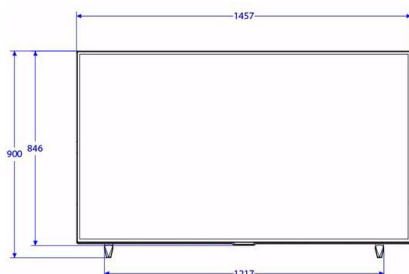

## Picture/Display

- Display: 4K Ultra HD LED
- Diagonal screen size: 65 inch / 164 cm
- Aspect ratio: 16:9
- Panel resolution: 3840x2160p
- Brightness: 350 cd/m<sup>2</sup>
- Contrast ratio (typical): 5000
- Viewing angle: 178° (H) / 178° (V)
- Response time (typical): 8 ms

## Supported Display Resolution

- HDMI: Up to 3840x2160p@60Hz
- Tuner: T2 HEVC: up to 3840x2160@60Hz, Others: up to 1920x1080p@60Hz
- USB: HEVC: up to 3840x2160@60Hz, Others: up to 1920x1080@60Hz

## Dimensions

- Set dimensions (W x H x D): 1457 x 846 x 63 mm
- Set dimensions with stand (W x H x D): 1457 x 900 x 347 mm
- Product weight: 23.5 kg
- Product weight (+stand): 24.1 kg
- VESA wall mount compatible: 400 x 400 mm, M6