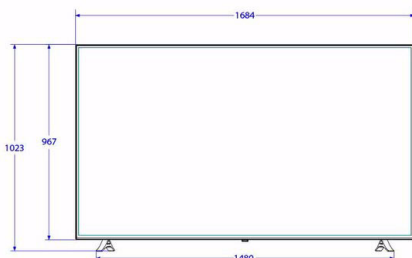

## Picture/Display

- Display: 4K Ultra HD LED
- Diagonal screen size: 75 inch / 190 cm
- Aspect ratio: 16:9
- Panel resolution: 3840x2160p
- Brightness: 320 cd/m<sup>2</sup>
- Contrast ratio (typical): 1400
- Viewing angle: 178° (H) / 178° (V)
- Response time (typical): 8 ms

## Supported Display Resolution

- HDMI: Up to 3840x2160p@60Hz
- Tuner: T2 HEVC: up to 3840x2160@60Hz, Others: up to 1920x1080p@60Hz
- USB: HEVC: up to 3840x2160@60Hz, Others: up to 1920x1080@60Hz

## Dimensions

- Set dimensions (W x H x D): 1684 x 967 x 73 mm
- Set dimensions with stand (W x H x D): 1684 x 1023 x 370 mm
- Product weight: 39.6 kg
- Product weight (+stand): 40.2 kg
- VESA wall mount compatible: 600 x 400 mm, M8