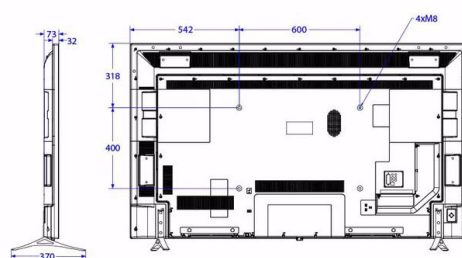

## Dimensions

- Set dimensions (W x H x D): 1684 x 967 x 73 mm
- Set dimensions with stand (W x H x D): 1684 x 1023 x 370 mm
- Product weight: 39.6 kg
- Product weight (+stand): 40.2 kg
- VESA wall mount compatible: 600 x 400 mm, M8